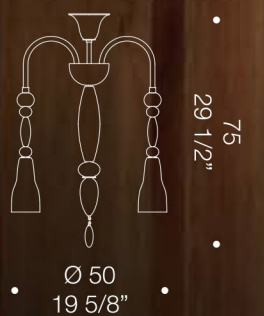

Formally elegant, unique looking.

8003 is an unique looking chandelier which is highly functional while being compact. The exclusive design of this piece is highly captivating and guarantees great lighting. The entire piece is handcrafted in Murano using "rigadin" style, which results in an elegantly ornate body, creating a captivating light play. A great choice for tight, darker spaces, this chandelier is highly customisable. Diameter 50cm.

8003

Design by Francesco Dei Rossi

8003 K6
6xMAX 46W E14

8003 K6
6xMAX 46W E14