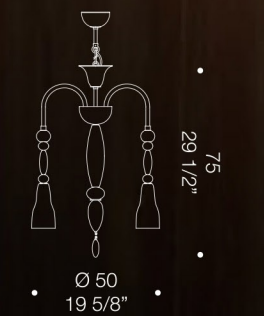

Formally elegant, unique looking.

8003 is an unique looking chandelier which is highly functional while being compact. The exclusive design of this piece is highly captivating and guarantees great lighting. The entire piece is handcrafted in Murano using "rigadin" style, which results in an elegantly ornate body, creating a captivating light play. A great choice for tight, darker spaces, this chandelier is highly customisable. Diameter 50cm.

8003

Design by Francesco Dei Rossi

8003 K6
6xMAX 46W E14

8003 K6
6xMAX 46W E14